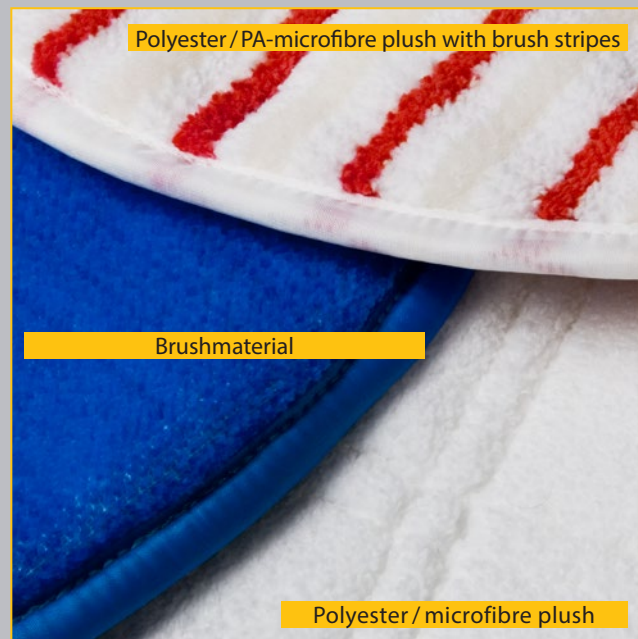

VERMOP textile pads for machine-assisted floor cleaning are available in our three proven textile material qualities Blue, White Magic and Brush. Here too, you can place your faith in VERMOP quality. The VERMOP pads are distinguished by high performance and durability. An investment that pays off – with improved cleaning results.

All the pads feature a core of plush material for optimum water absorption and stability. The standard pads are made of textile material with good cleaning properties and are machine washable up to 60° C. The special fleece makes an optimal adhesion on the single disc machine.

Pad disc Blue
ø 43 cm, 17"

Article code 8581
Selling unit 1 pc.

Pad disc White Magic
ø 43 cm, 17"

Article code 8594
Selling unit 1 pc.

Pad disc Brush
ø 43 cm, 17"

Article code 8582
Selling unit 1 pc.

Polyester / PA-microfibre plush with brush stripes

Brushmaterial

Polyester / microfibre plush

Customer benefits

- Three proven qualities to choose from
- Highly effective for excellent cleaning results
- High quality, robust for long product lifespan
- Tailored to your specifications if needed