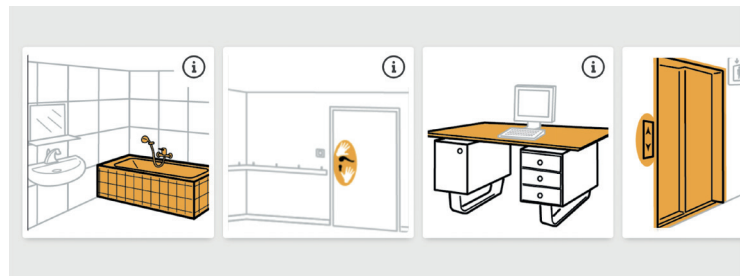

Fully connected: VERMOP ONE can, if required, network all the cleaning devices you need via a digital transmitter. The equipment therefore automatically reports all the relevant information back in real time. You can then effectively use this data to achieve unprecedented transparency regarding all the cleaning activities in your property. The system is cloud-based and easy and intuitive to use.