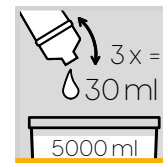

10 mops (1 bag)

20 mops

50 mops (1 bucket filling 6 l)

70 mops (1 bucket filling 8 l)

1-2 splashes = approx. 5 ml; 1000 ml = 1 l

The specified dosage and solution quantity are guide values and depend on the soiling and use in individual cases. They refer to a medium degree of soiling. We recommend our VERMOP dosing head.