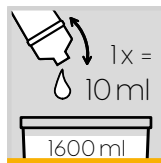

Product performance

Surface performance	Up to 10 m ²
Suitable buckets	Equipe 6 l and 8 l, Shopster 8 l
Filling quantity per bucket (recommendation)	- Bucket 6 l : 50 mops - Bucket 8 l : 70 mops

Dosage maintenance cleaning

10 mops (1 bag)

20 mops

50 mops (1 bucket filling 6 l)

70 mops (1 bucket filling 8 l)

1-2 splashes = approx. 5 ml; 1000 ml = 1 l

The specified dosage and solution quantity are guide values and depend on the soiling and use in individual cases. They refer to a medium degree of soiling. We recommend our VERMOP dosing head.