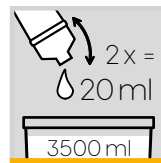

Product performance

Surface performance	Up to 10 m ²
Suitable buckets	Equipe 6 l and 8 l, Shopster 8 l
Filling quantity per bucket (recommendation)	- Bucket 6 l : 50 mops - Bucket 8 l : 70 mops

Dosage maintenance cleaning

10 mops (1 bag)

20 mops

50 mops (1 bucket filling 6 l)

70 mops (1 bucket filling 8 l)

1-2 splashes = approx. 5 ml; 1000 ml = 1 l

The specified dosage and solution quantity are guide values and depend on the soiling and use in individual cases. They refer to a medium degree of soiling. We recommend our VERMOP dosing head.